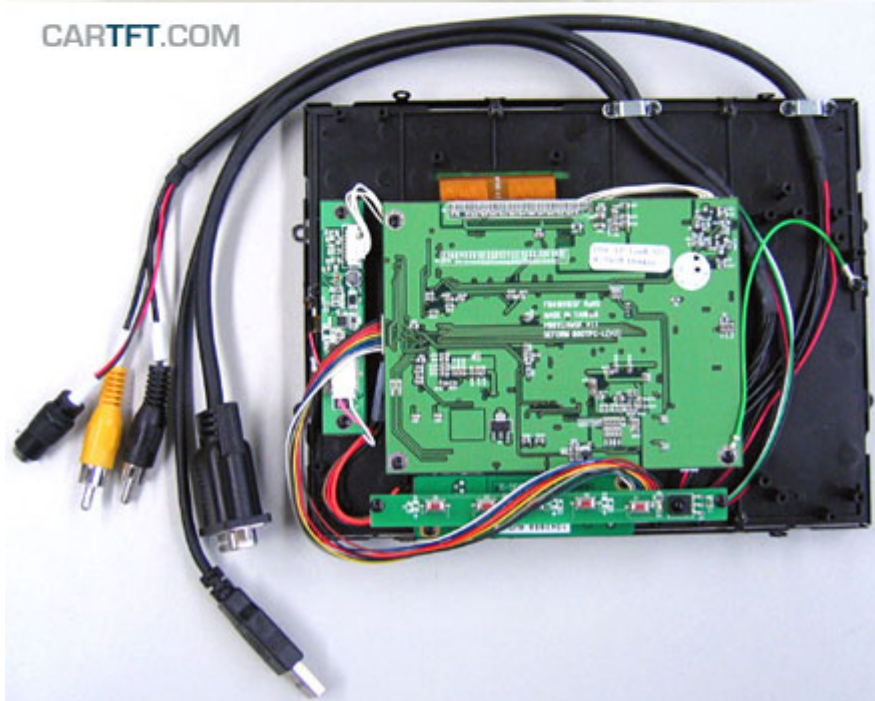

309.00 EUR  
incl. 19% VAT, plus [shipping](#)

- Open-Frame !
- LED Backlight !
- Auto Power On !

Support: [Dimensions](#) |  [Dimensions \(PDF\)](#)

**New** : LED-Backlight-Technology, with optimized color saturation enabling particular high and shining display. The scale of displayable color nuances is increased by 45% because of the new technology. Conventional LCDs are based on CCFL backlight, which can display approx. 72% of the standard color scale of NTSC (National Television Systems Committee). With LED-Backlight-Technology 104% of the NTSC-color scale can be displayed. This results in displaying in a highly realistic manner.

With the new Open-Frame TFT display-series from CarTFT you get back control : The ruggedized metal frame enables you a stable installation. The single modules (Mainboard, Touchscreen controller, Power inverter and button-frame) can be screwed off from the rear side and being positioned elsewhere. This way you can install the connector cables more easier and the display thickness shrinks also.

<b>Specifications</b>	
Screen size	8.0" digital
Aspect Ratio	4:3 wide TFT screen
Dot Resolution	2400x600= 1,440,000 dots
Physical Resolution	800x600
Supported Resolutions	640x480-1920x1080
Color configuration	RGB stripe
Brightness	600 nits
Contrast	500:1
Operating temperature	-30°C to 85°C
Power input	DC 9-30V
Power consumption	max. 10W
Video system	2x Video inputs (PAL/NTSC) 1x VGA input
Dimensions	185.6 x 143.6 x 27 mm Display : 162 x 121.5 mm
Video input signal	1.0Vp-p, composite video
Features	Full function OSD control (englisch) Auto Power On/Off LED backlight Autodimmer
What is included ?	- 8.0" VGA Open-Frame Touchscreen TFT with Video-support
	- Power Adapter f. EU 230V
	- Cigarette Lighter Adapter
	- Touchscreen Driver-CD
	- Manual